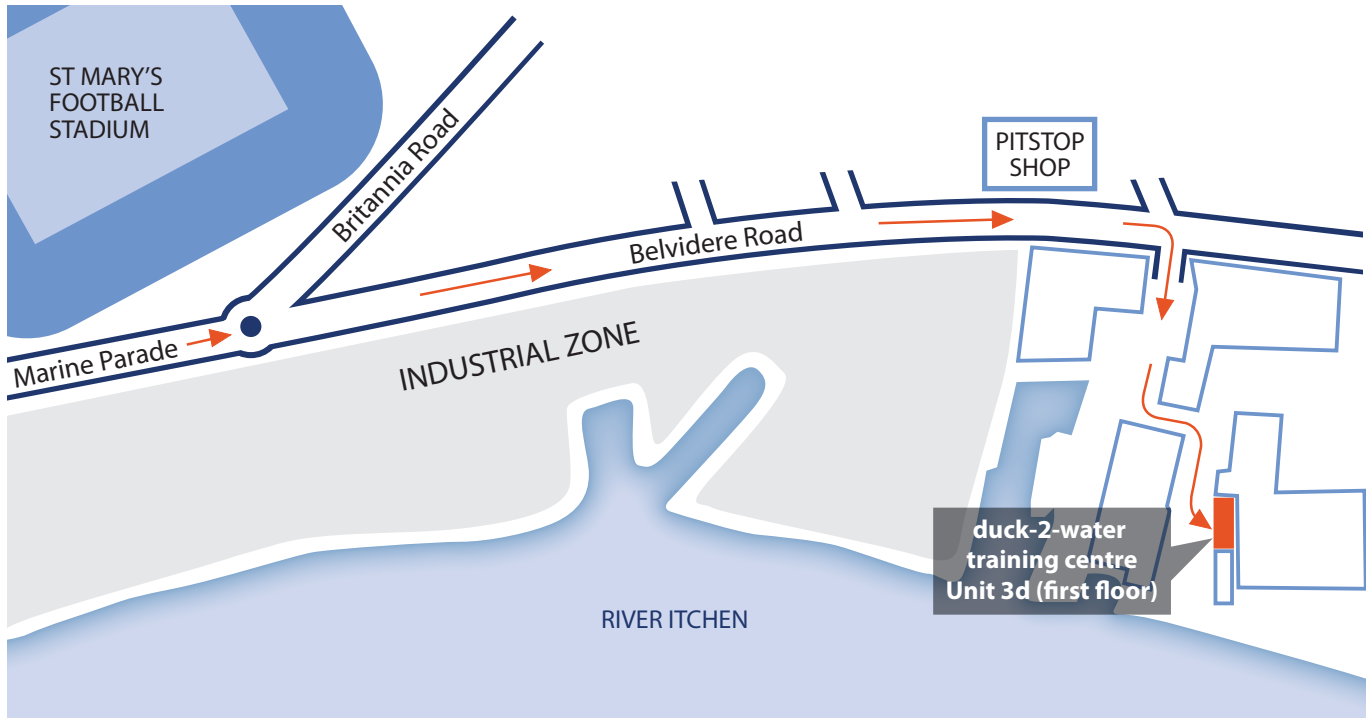

Directions to Duck-2 -Water RYA Training Centre

Address: Unit 3d, Ocean Quay Marina, Belvidere Road, Southampton SO14 5QY

How to Find Ocean Quay Marina:

By Rail

Arriving at Southampton Central Station, Ocean Quay is a short taxi ride away

By Air

Arriving at Southampton Parkway Airport, Ocean Quay is a taxi ride away

By Road (Please use postcode SO14 5QY in your Sat Nav)

M27 Eastbound: exit Junction 3 onto the M271. Follow signs to the 'Waterfront'. When you reach the traffic lights at Ocean Village, carry straight on and follow the road around until you come to a mini roundabout, turn right and about 0.5 miles up that road you will pass Southampton Football Club. Bear right at the roundabout and after a further 0.5 miles approx, on the right hand side you will see a turning into Ocean Quay Marina, opposite 'Pitstop News & Food'. Once you have turned right into the marina, follow the road through the boatyard, turning left then right, until you reach the area adjacent to the waterfront. The Duck-2-Water RYA Training Centre is on the first floor of the white offices, on the left hand side.

M3 Southbound: Exit Junction 14 onto the A33. Follow the signs to the 'Docks' and 'Old Waterfront' and then as above.

M27 Westbound: Exit Junction 7 onto the A334. Follow the signs to Southampton City Centre. At the traffic lights after the bridge over the River Itchen, turn left into Prince's Street. Continue along this road for about 1.5 miles and opposite 'Pitstop News & Food' you will see a turning to the left into Ocean Quay Marina. Once you have turned into the marina, follow the road through the boatyard, turning left then right, until you reach the area adjacent to the waterfront. The Duck-2-Water RYA Training Centre is on the first floor of the white offices, on the left hand side.